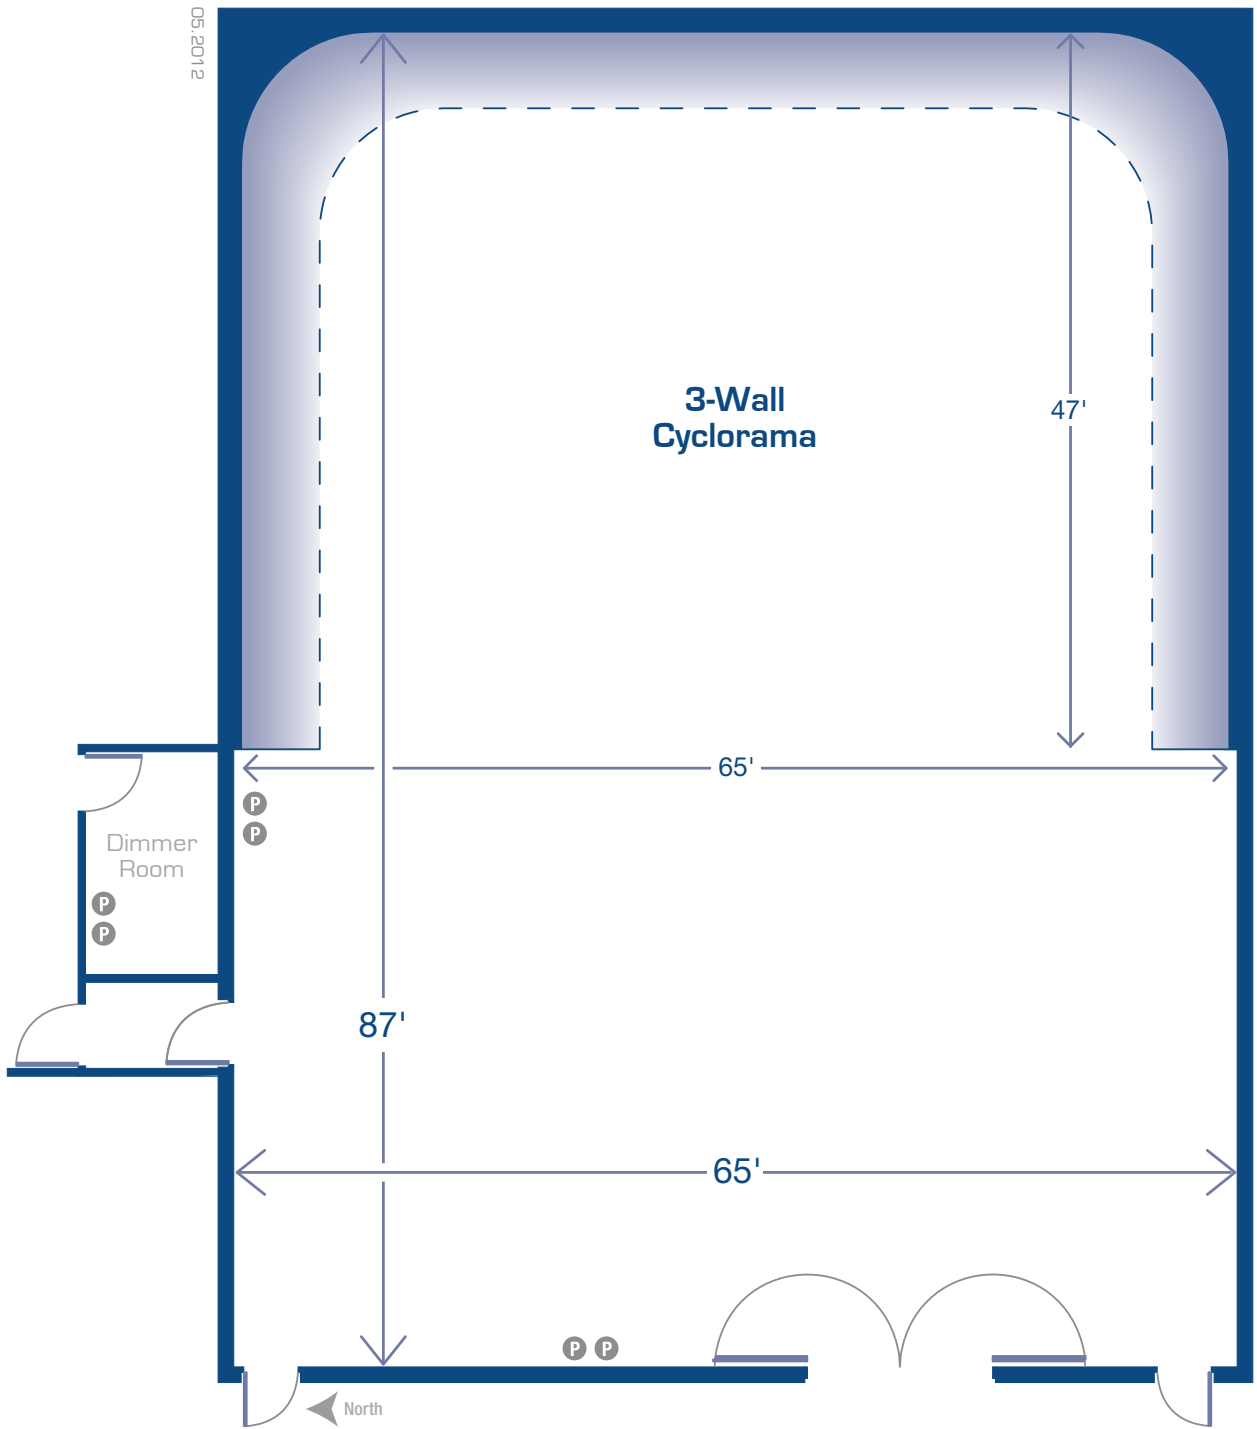

Stage 14

05.2012

- Square Footage 5,600
- Length 87'
- Width 65'
- Grid Height (underside) 26'-11"
- Cyclorama Height 26'
- Silent HVAC 85 Tons
- Elephant Door 11'9"W x 13'10"H
- Total Power 7,200A 3Ø AC
- P** Power 1200A 3Ø Disconnect