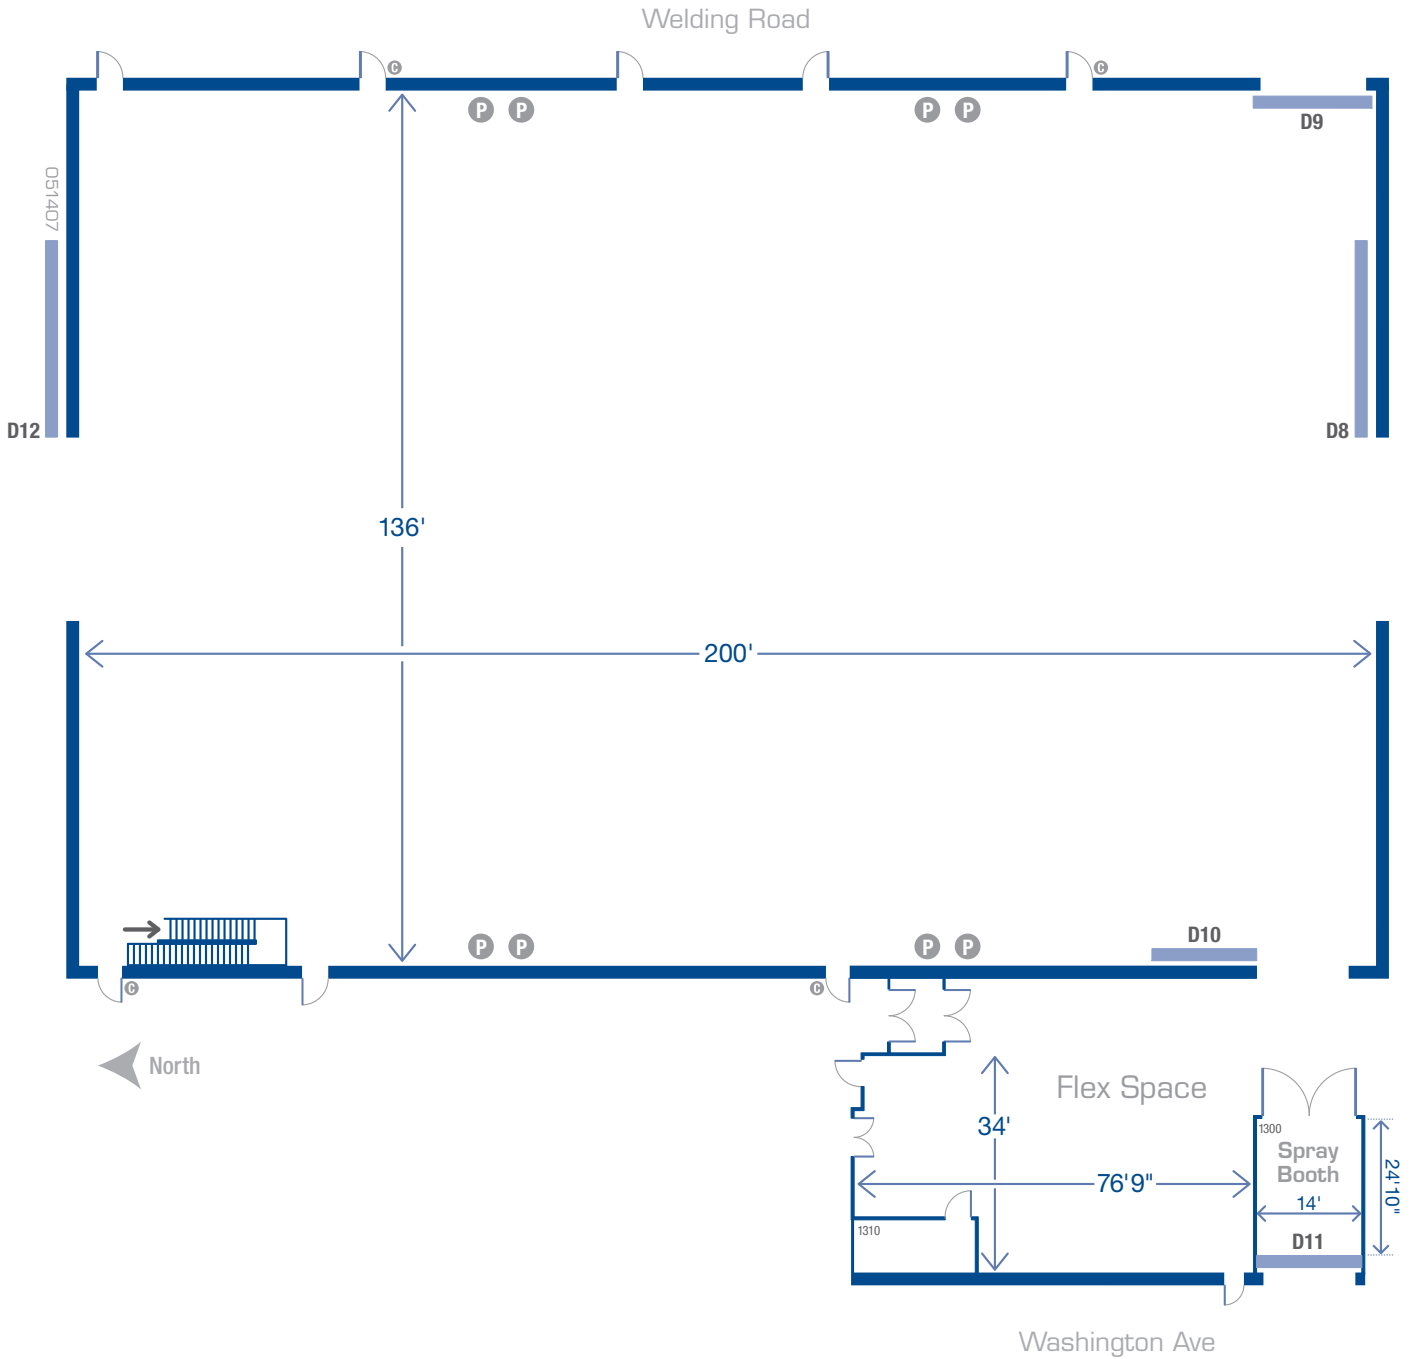

Stage 3

STEINER STUDIOS

15 Washington Avenue
Brooklyn Navy Yard
New York 11205

Tel 718 858 1600

www.steinerstudios.com

Length 200'
Width 136'
Grid Height (underside) 45'
Square Footage 27,200
Total Power 9,000A 3Ø AC
Floor 1¾" Wood over
6" Concrete Slab on Grade

Silent HVAC

Audience Rated

Spray Booth 9'H x 24'10"L x 14'W

D8 Elephant Door 8 28'H x 20'W
D9 Elephant Door 9 16'H x 20'W
D10 Elephant Door 10 14'H x 14'W
D11 Elephant Door 11 14'H x 14'W
D12 Elephant Door 12 28'H x 20'W
P Power 1200A 3Ø Disconnect
G Electronic card entry