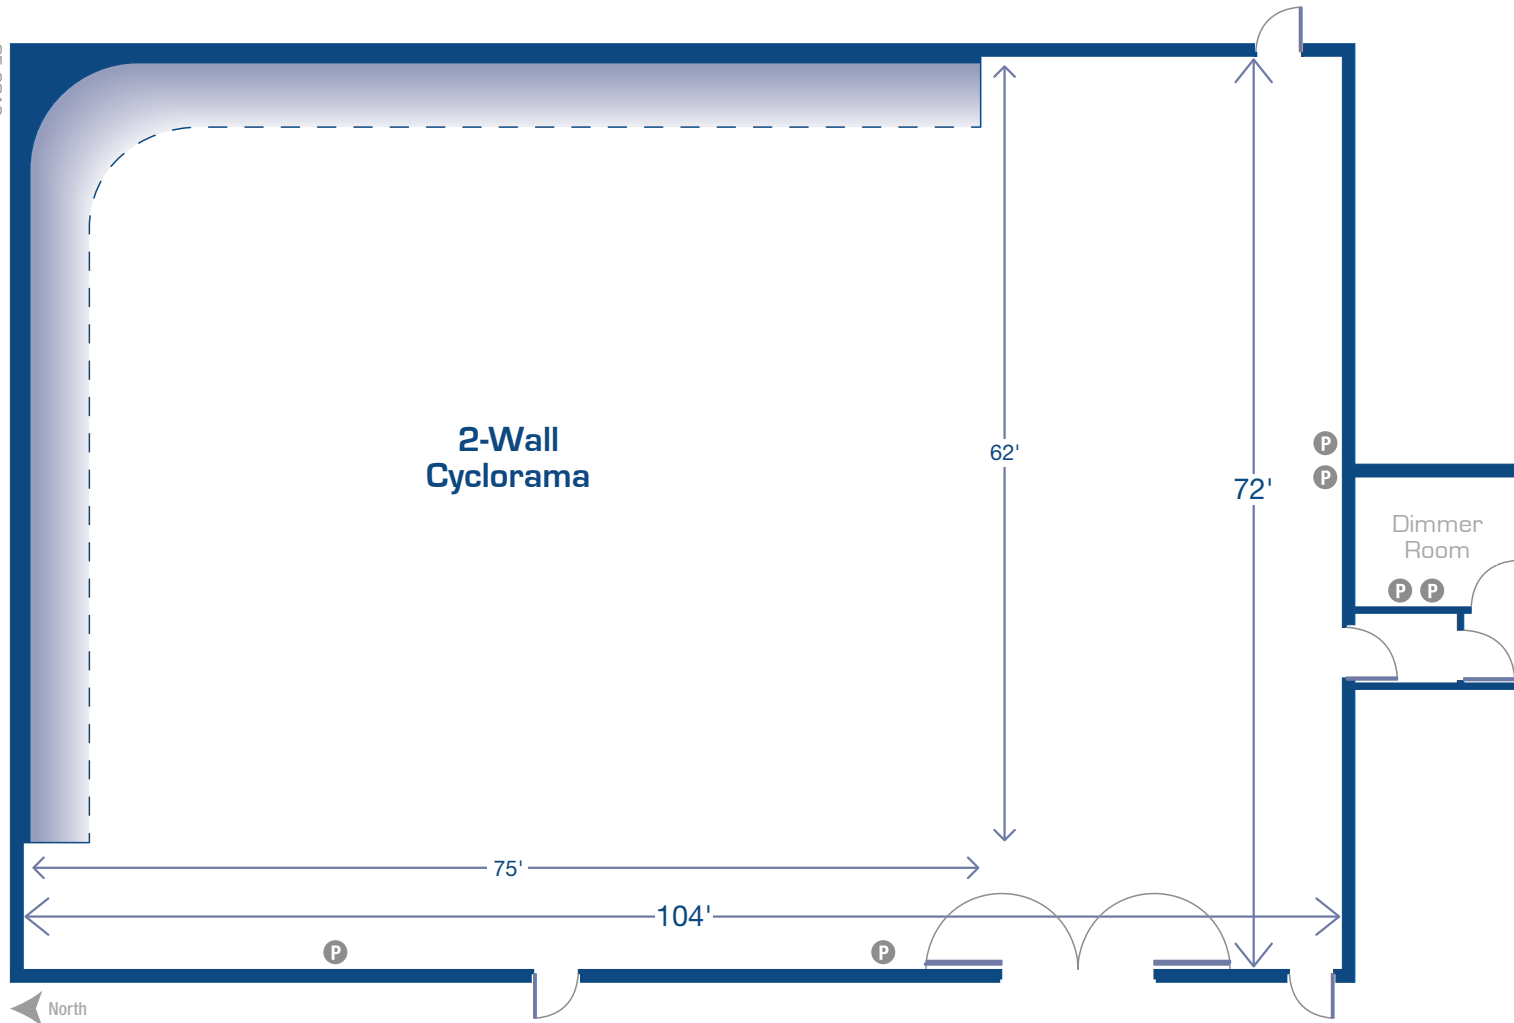

# Stage 15

06.2012

Square Footage	.....	7,425
Length	.....	104'
Width	.....	72'
Grid Height (underside)	.....	26'- 4"
Cyclorama Height	.....	26'
Silent HVAC	.....	90 Tons
Audience Rated		
Elephant Door	...	.13'10"H x 11'9"W
Total Power	.....	.7,200A 3Ø AC
<b>P</b> Power	.....	.1200A 3Ø Disconnect