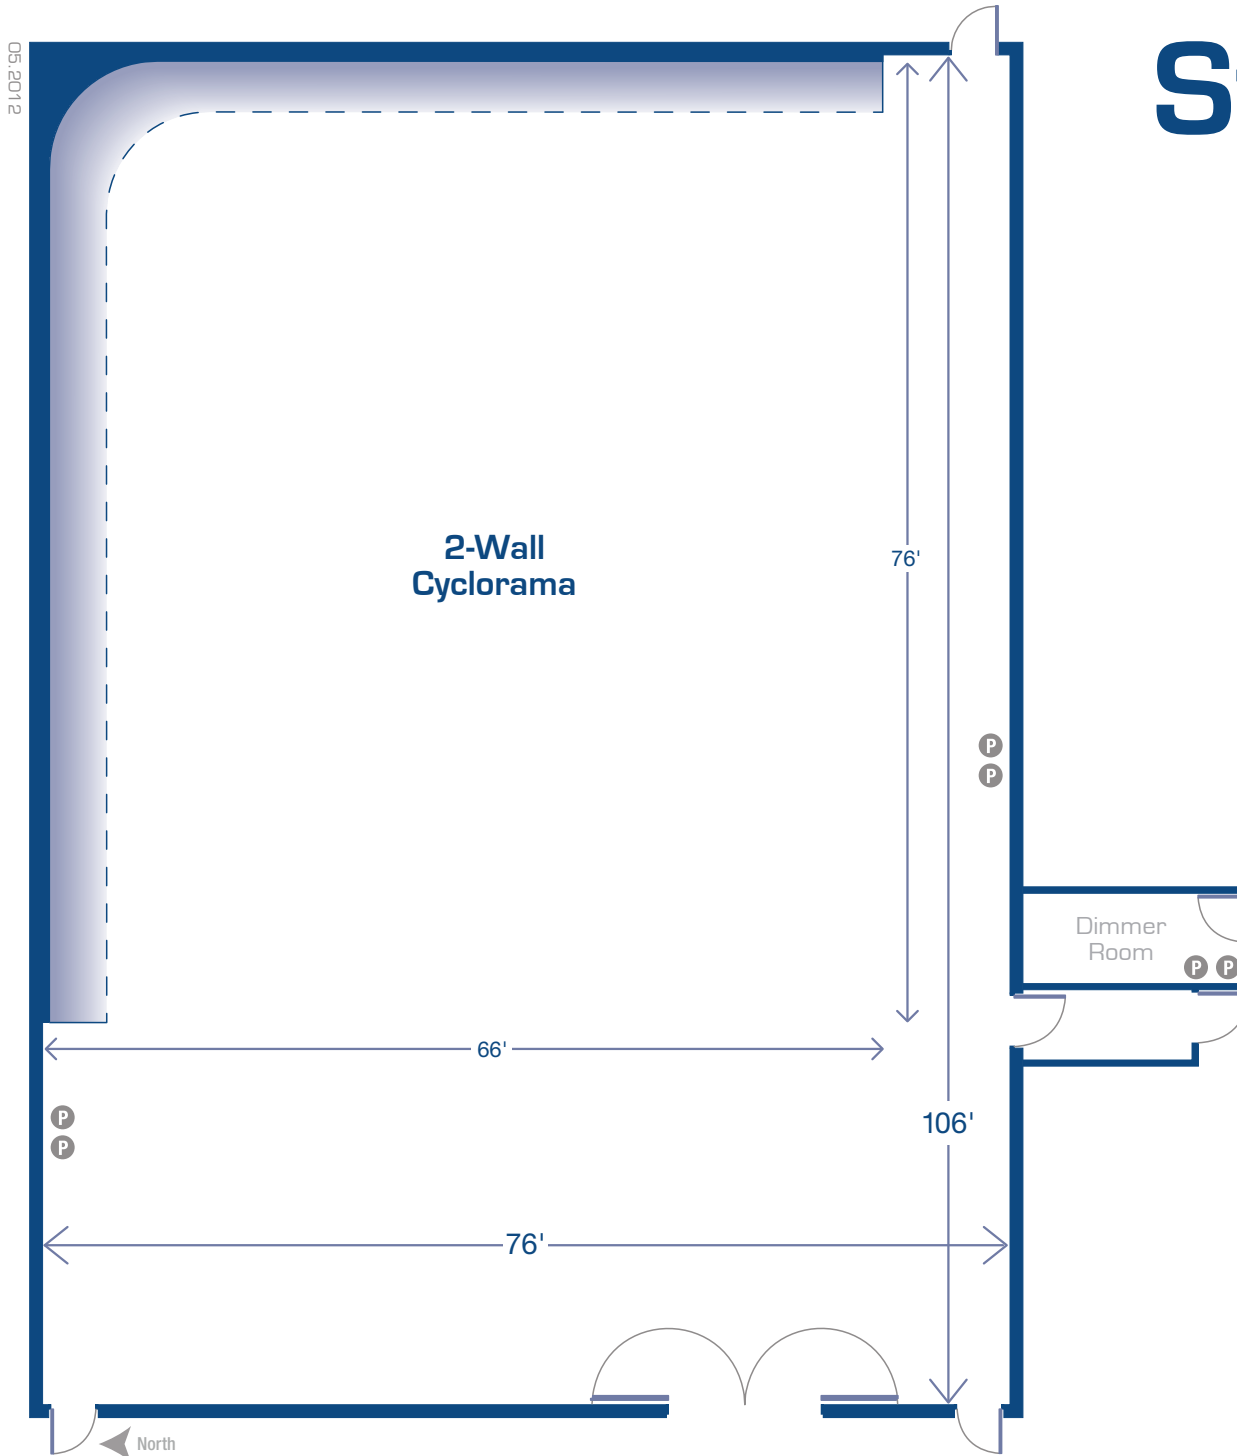

Stage 12

Square Footage	8,020
Length	106'
Width	76'
Grid Height (underside)	26'- 9"
Cyclorama Height	26'
Silent HVAC	90 Tons
Audience Rated	
Elephant Door	11'9"W x 13'10"H
Total Power	7,200A 3Ø AC
P Power	1200A 3Ø Disconnect