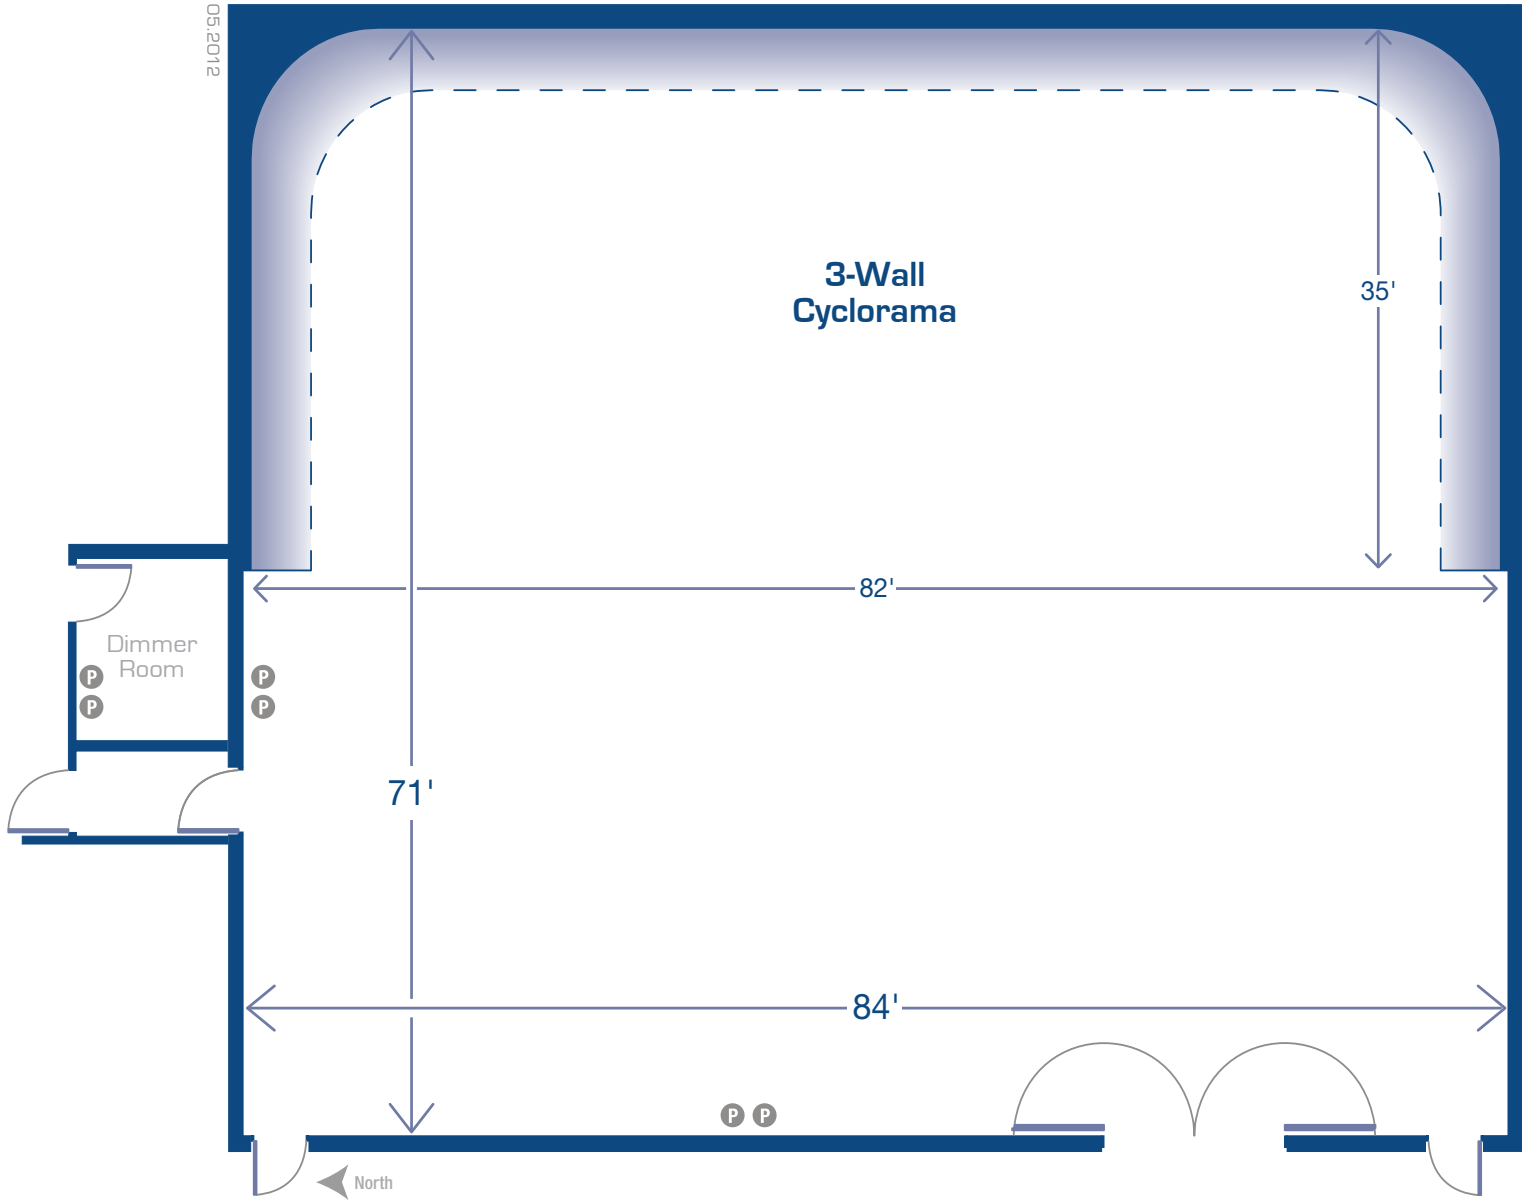

# Stage 11

- Square Footage ..... 6,000
- Length ..... 84'
- Width ..... 71'
- Grid Height (underside) ..... 27'
- Cyclorama Height ..... 26'-6"
- Silent HVAC ..... 85 Tons
- Elephant Door . . . . .11'9"W x 13'10"H
- Total Power ..... 7,200A 3Ø AC
- P** Power . . . . .1200A 3Ø Disconnect