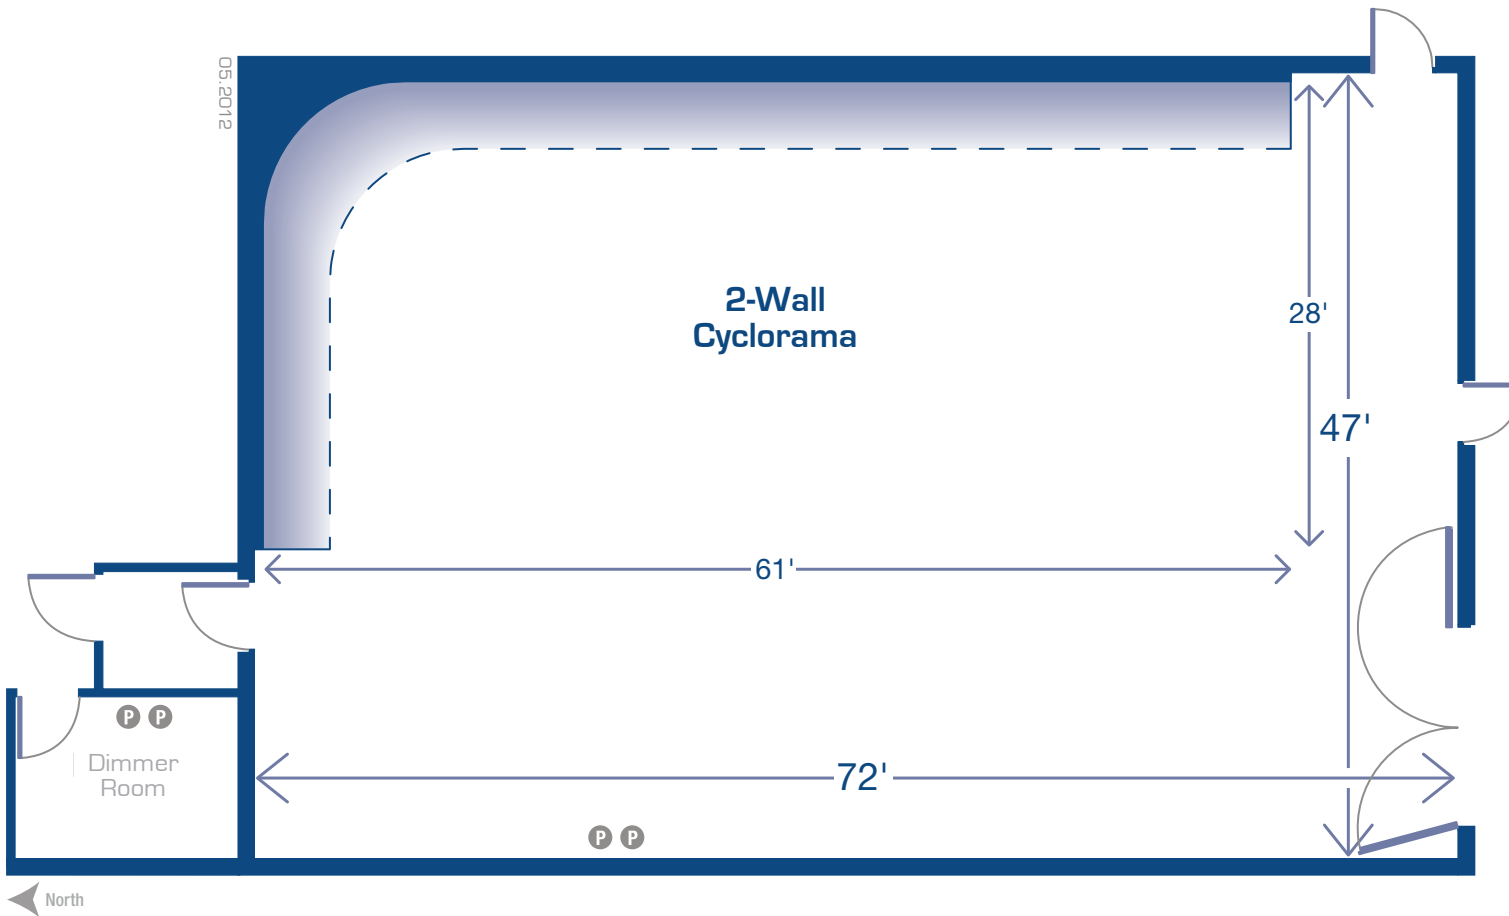

Stage 10

Square Footage	3,400
Length	72'
Width	47'
Grid Height (underside)	26'
Cyclorama Height	25'-6"
Silent HVAC	50 Tons
Elephant Door	..	11'-9"W x 13'-10"H
Total Power	4,800A 3Ø AC
P Power1200A 3Ø Disconnect