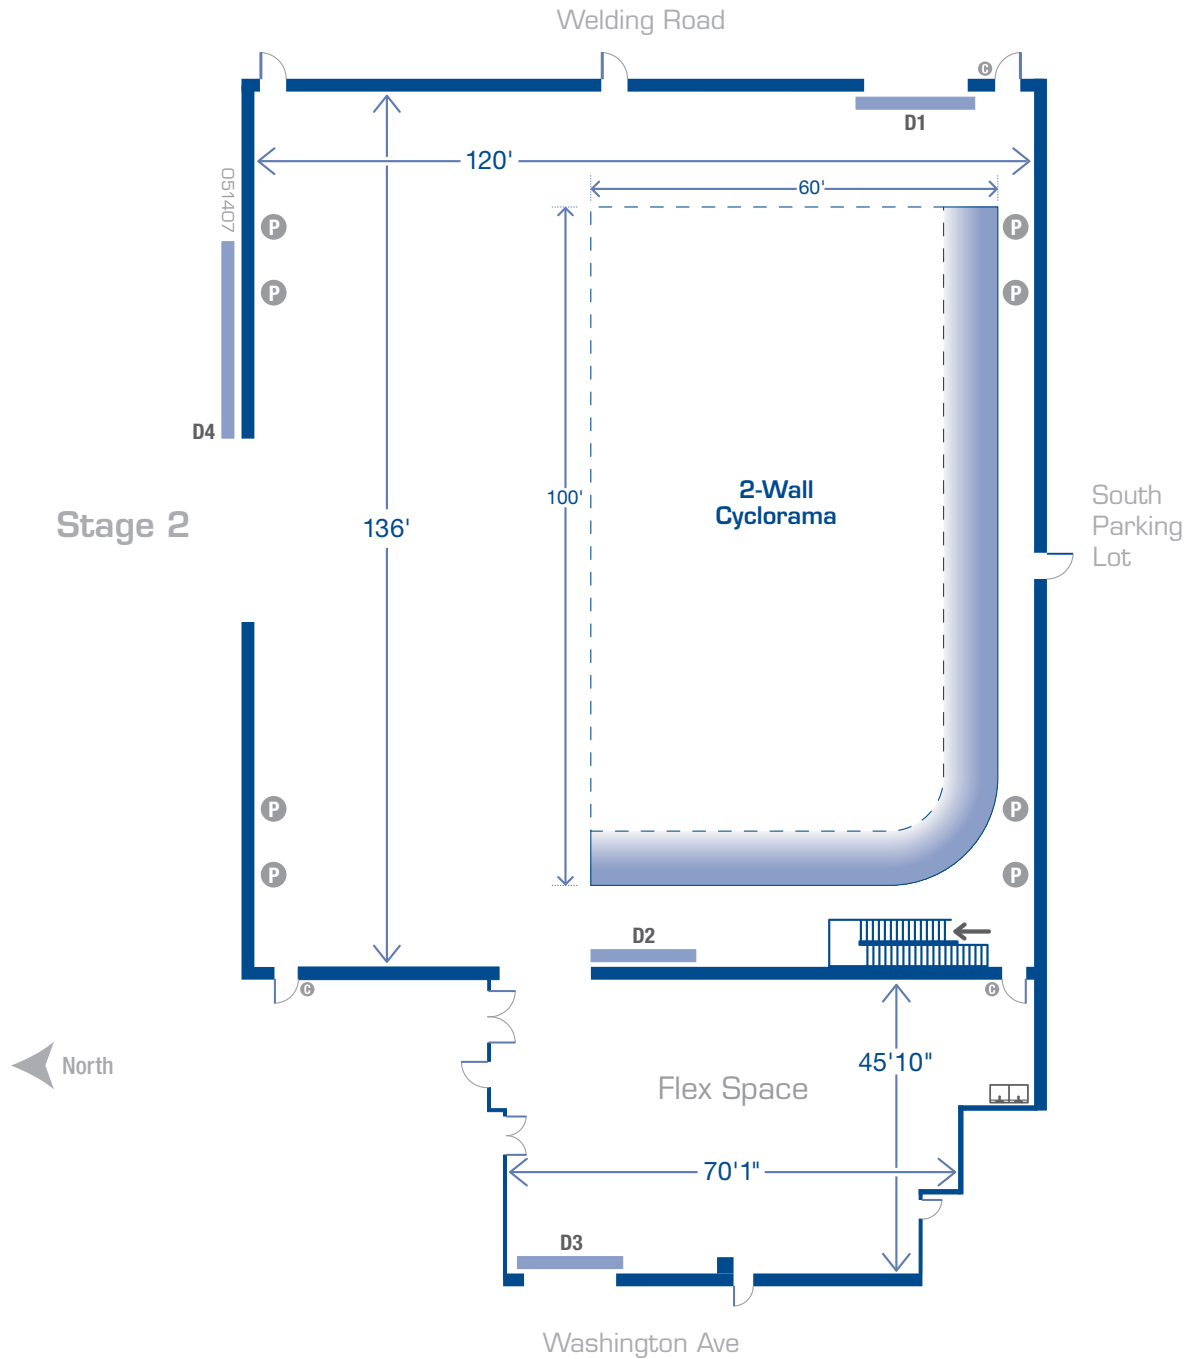

Stage 1

STEINER STUDIOS

15 Washington Avenue
Brooklyn Navy Yard
New York 11205

Tel 718 858 1600

www.steinerstudios.com

Length120'
Width136'
Grid Height (underside) 35'
Cyclorama Height 28'
Square Footage 16,320
Total Power 9,000A 3Ø AC
Floor 1¾" Wood over
6" Concrete Slab on Grade

Silent HVAC
Audience Rated

D1 Elephant Door 1 16'H x 20'W
D2 Elephant Door 2 14'H x 14'W
D3 Elephant Door 3 14'H x 14'W
D4 Elephant Door 4 28'H x 20'W
P Power 1200A 3Ø Disconnect
G Electronic card entry
Scenic sink