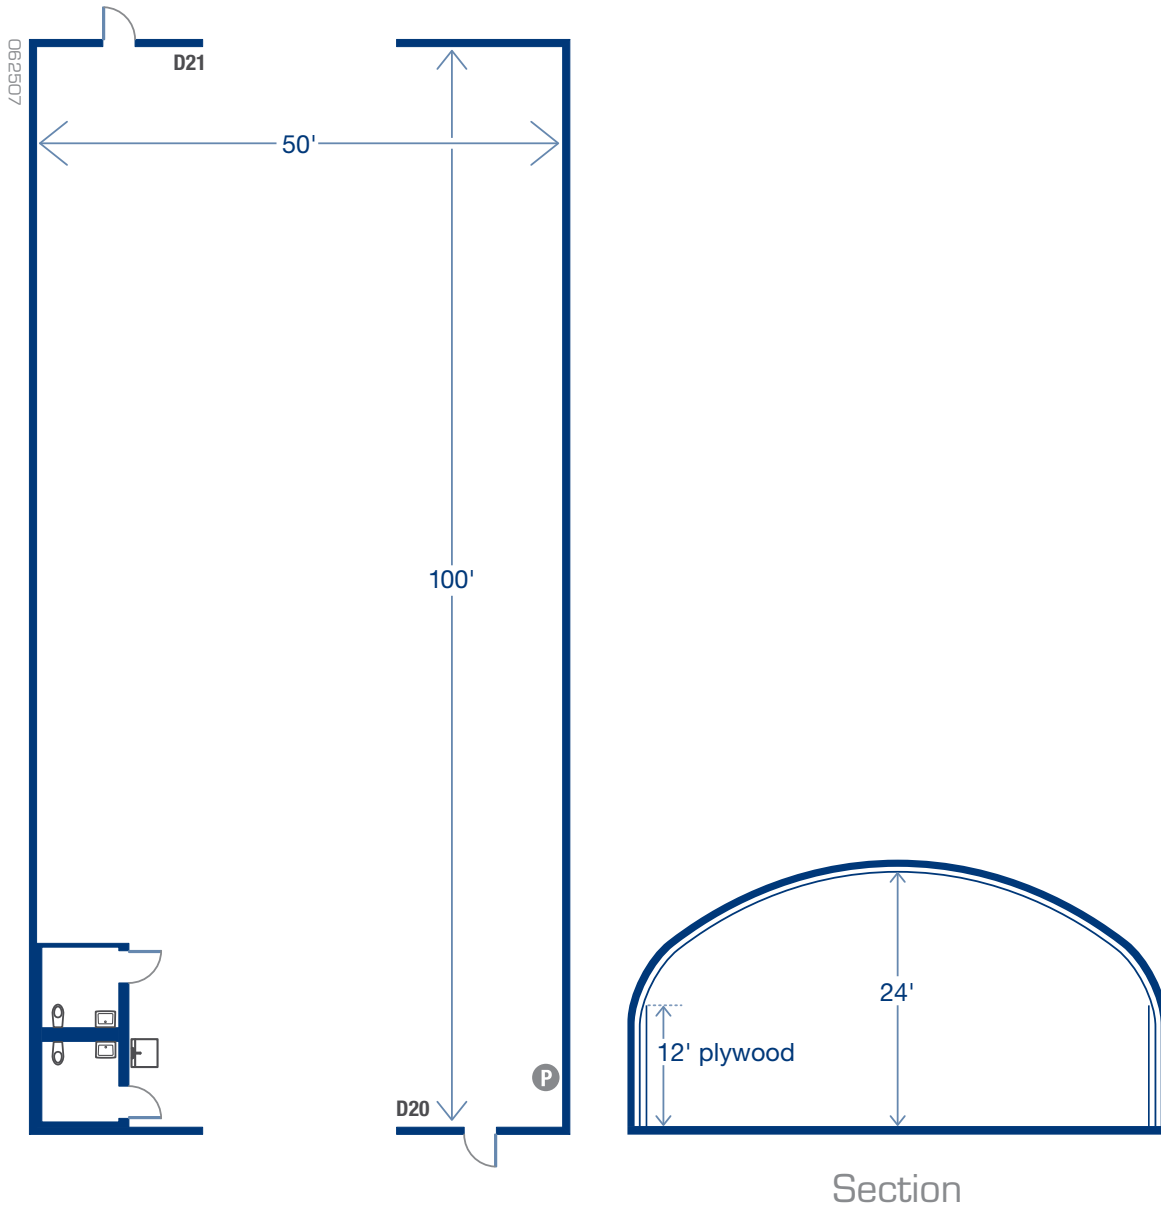

Building 7

STEINER
STUDIOS

15 Washington Avenue
Brooklyn Navy Yard
New York 11205

Tel 718 858 1600

www.steinerstudios.com

Length100'
Width 50'
Ceiling Height 12'- 24'
Square Footage 5,000
FloorConcrete Slab on Grade

D20 Drive-In Door14'H x 18'W
D21 Drive-In Door14'H x 18'W
P Power..... 200A 3Ø Disconnect
Scenic sink