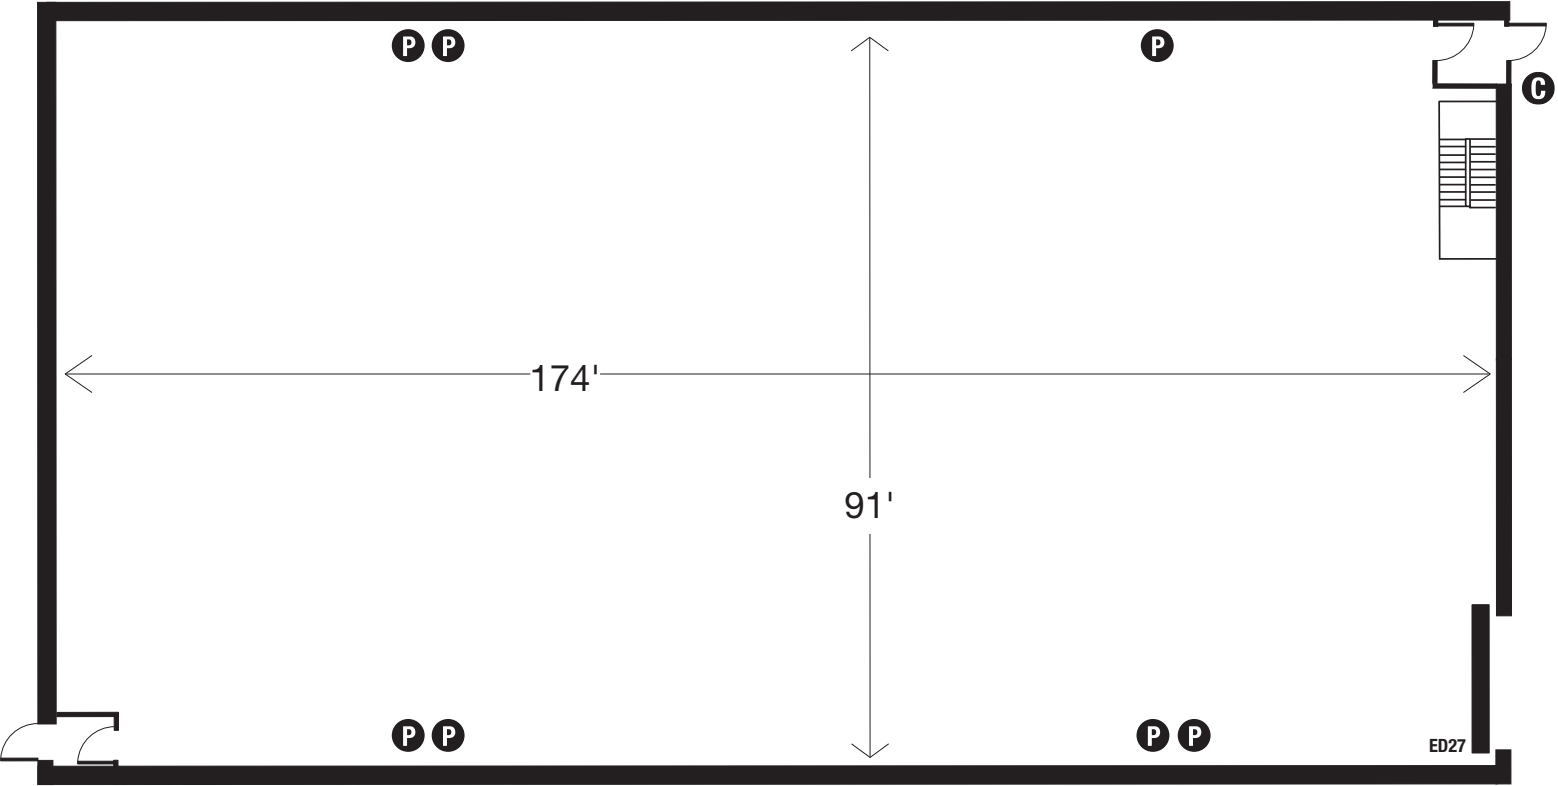

Stage 27

Square Footage 15,900
 Length 174'
 Width 91'
 Pipe Grid Height (underside) 35'
 Elephant Door 16'H x 16'W
 Floor.....Masonite over Plywood

Total Power 9,600A 1Ø AC
 HVAC (Silent) 130 Tons
 P Power 400A 3Ø House Switch
 G Electronic card entry